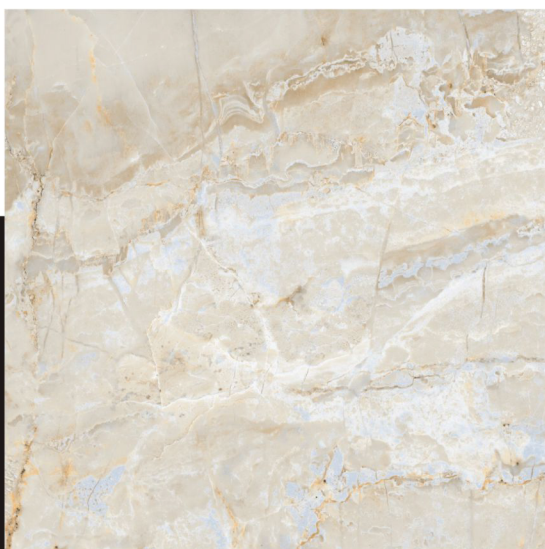

LIVING

BATHROOMS

KITCHEN

ROOM